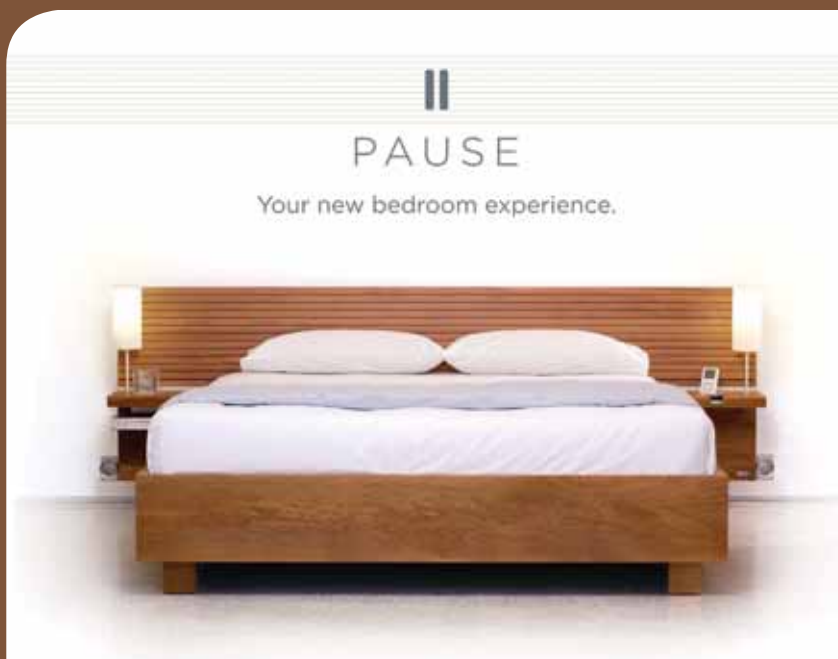

The designers of Pause have furthered their philosophy that a bed should be completely personalised. Starting at the base the Design Mobil Bodyfit sleep system is used to tailor each side of the bed to both partners comfort & support requirements. Design Mobil will specify a flexi-slat™ support system and mattress individualised to fit each partner's unique body characteristics.

Where possible, Design Mobil uses natural materials such as natural latex in mattresses and pillows, bamboo, and wool. They also use non-toxic natural manufacturing processes, ensuring an end product that is kind to the environment and offers healthy renewing sleep. Furthermore, as part of their sustainable ethos they also plant a tree for every bed and furniture suite sold.

Pause is exclusive to Snooze stores, so come & see true innovation at the Dandenong or Moorabbin store.

zan Baci
boutique for the bedroom

- Australian designed manchester
- Exclusively Peninsula supplier of Deshabille sleep & lounge wear
- Locally hand crafted jewellery
- Durance Products - French essential oil based room sprays, pillow perfumes.

WINTER SALE NOW ON

25 Ranelagh Drive
Mt Eliza Victoria 3930
ph/fax 9708 8088
zanbaci@bigpond.com

DANDENONG: 131 Frankston-Dandenong Road. Ph. 9793 3599
MOORABBIN: 3/970 Nepean Highway. Ph. 9553 5363 www.snooze.com.au